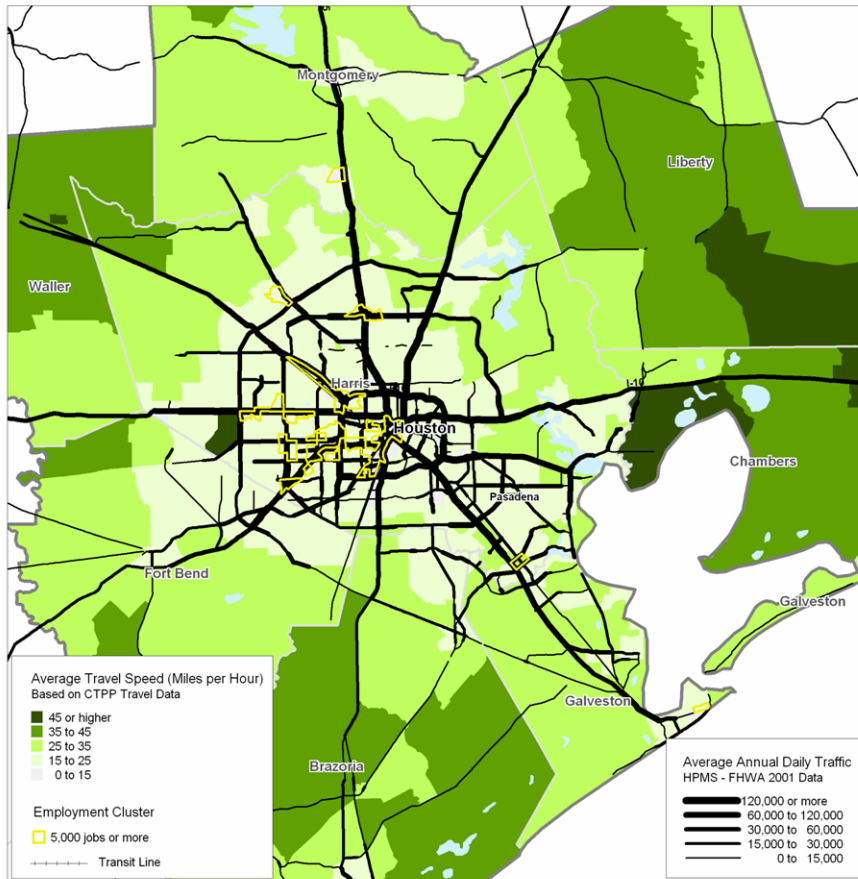

Houston Metro Area – Congestion compared to incomes and employment center locations

Houston: Travel Speed in Relation to Average Annual Daily Traffic

Houston: Average Household Expenditures on Housing and Transportation as a Percentage of Average Tract Income, 2000 in Relation to Average Annual Daily Traffic