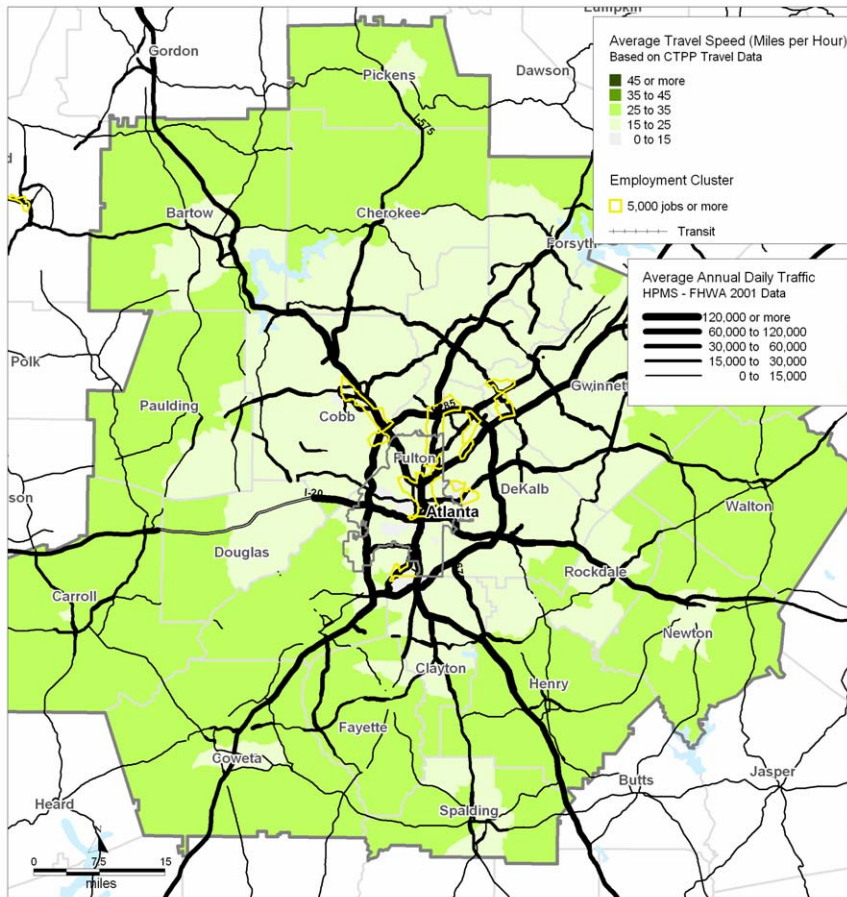

# Atlanta Metro Area – Congestion compared to incomes and employment center locations

Atlanta: Travel Speed in Relation to Average Annual Daily Traffic

Atlanta: Average Household Expenditures on Housing and Transportation as a Percentage of Average Tract Income, 2000 in Relation to Average Annual Daily Traffic