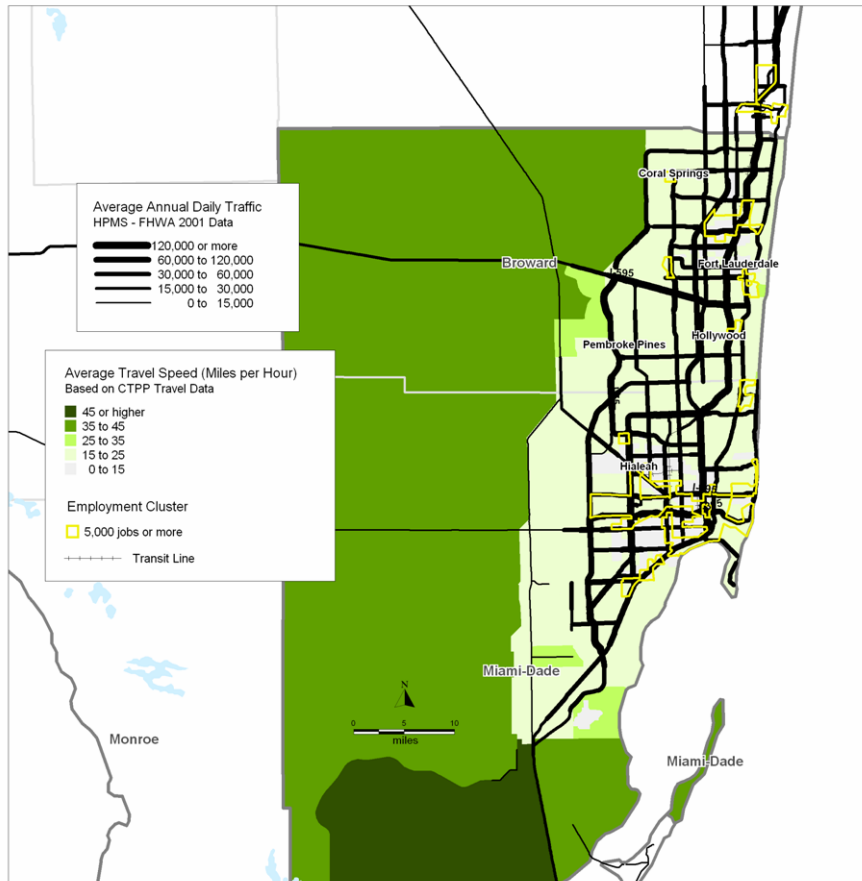

Miami Metro Area – Congestion compared to incomes and employment center locations

Miami: Travel Time in Relation to Average Annual Daily Traffic

Miami: Average Household Expenditures on Housing and Transportation as a Percentage of Average Tract Income, 2000 in Relation to Average Annual Daily Traffic